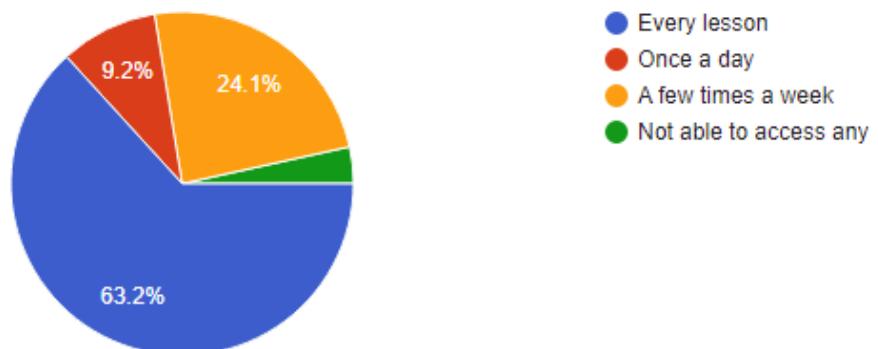

87 responses

Remote Learning Parent Survey 2021

Is the work pitched correctly?

87 responses

What aspect has helped the most with your child's home learning?

87 responses

Have you felt supported by the school during the period of home learning?