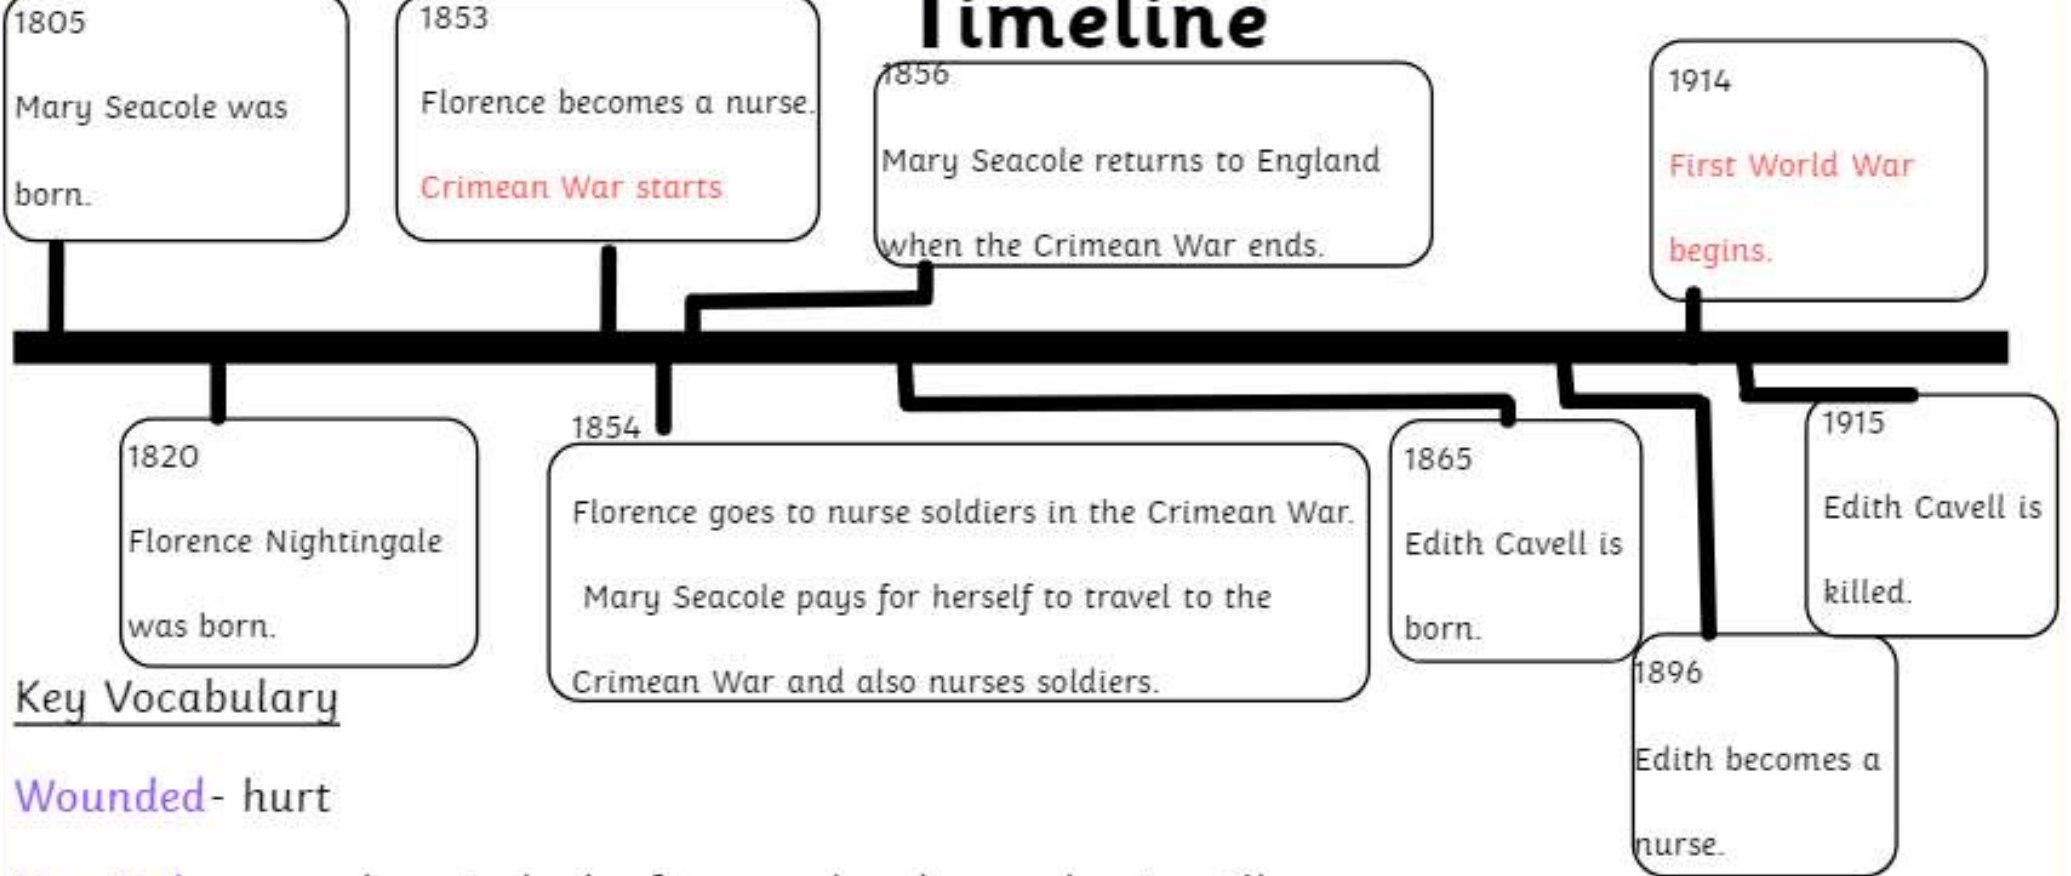

What did Mary Seacole do?

When Mary was growing up Mary's mother helped wounded soldiers get better. This inspired Mary so when she was grown up she wanted to travel to Crimea to nurse soldiers in the Crimean War. Unfortunately she was refused but she used her own money for a boat ticket to go anyway. When she arrived she opened up the 'British Hotel' hospital on the front line of the war.. She gave the soldiers food, drink and treatment for their injuries. They called her 'Mother Seacole.'

Who was Florence Nightingale?

Florence Nightingale was a British nurse who was born in Italy in 1820. She became a nurse in 1853 and died in 1910.

What did Florence Nightingale do?

Florence Nightingale changed how nurses looked after people who were sick. She said that hospitals had to be clean, people needed good food and nurses and doctors should wash their hands. She helped soldiers who were hurt in the Crimean War. She used a lamp at nighttime to check on the soldiers so they nicknamed her the 'Lady with the lamp'.

Who was Edith Cavell?

Edith Cavell was born in Norfolk, England in 1865. She trained to be a nurse in 1896. She also ran a nurses training school in Belgium.

What did Edith Cavell do?

During the First World War Edith Cavell helped save the lives of soldiers on both sides of the war. She also helped soldiers escape from the German Army. She was caught, put in prison and died in 1915.

Timeline

Key Vocabulary

Wounded- hurt

Hospital- somewhere to look after people who are hurt or ill.

Hygienic- something that is clean.

Crimean War- A war between Russia and Britain, France, the *Ottoman* Empire and the Kingdom of Sardinia. (1853-1856)