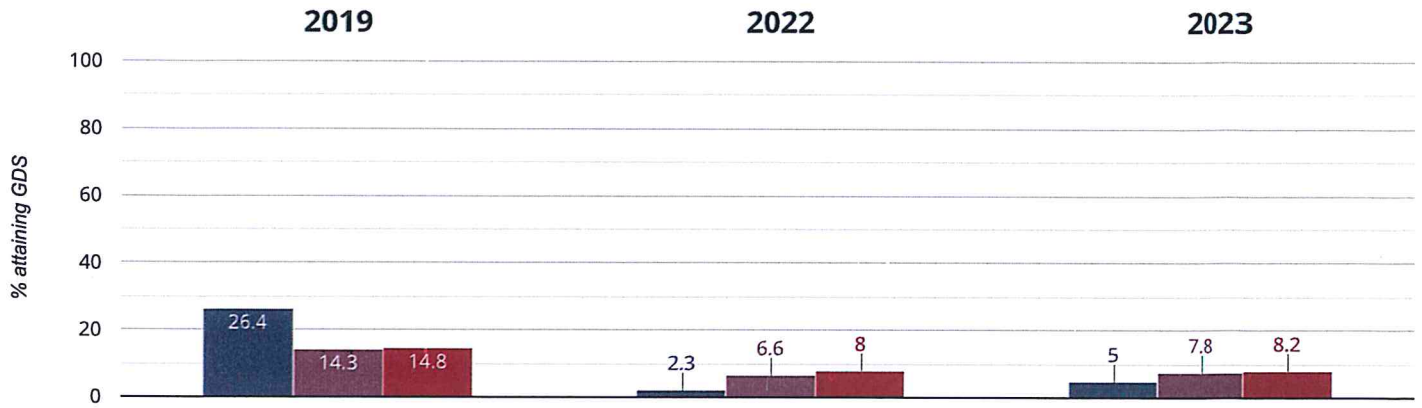

23.8% points drop since 2019

■ William Austin Infants' School ■ Luton (32) ■ NCER National (15717)

Writing - attaining EXS or better

59% in 2023

7.4% points drop since 2022

19.3% points drop since 2019

■ William Austin Infants' School ■ Luton (32) ■ NCER National (15717)

✎ Writing - attaining GDS

5% in 2023

2.7% points rise since 2022

21.4% points drop since 2019

■ William Austin Infants' School ■ Luton (32) ■ NCER National (15717)

⊕ Maths - attaining EXS or better

69.1% in 2023