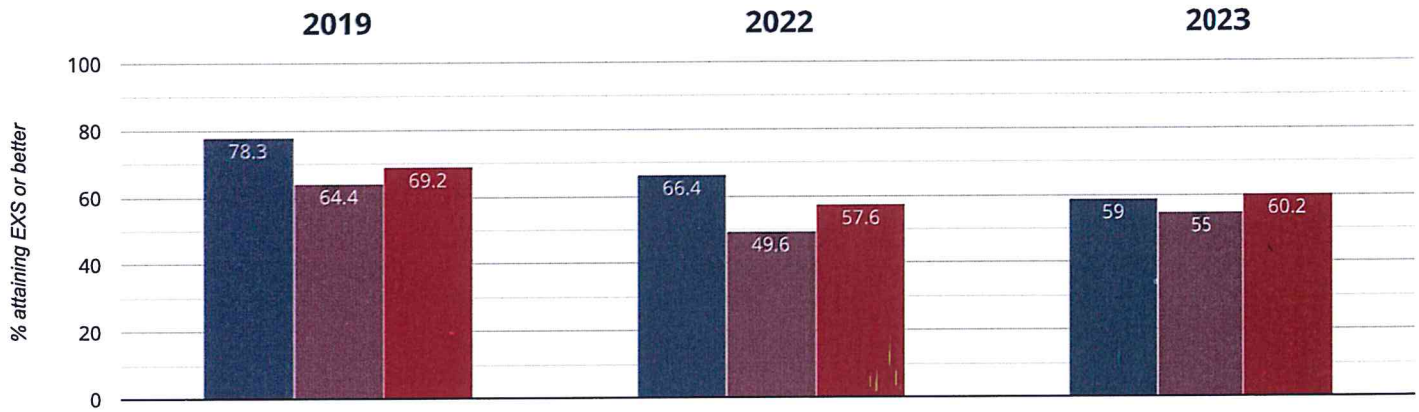

67.6% in 2023

4.3% points drop since 2022

13.8% points drop since 2019

■ William Austin Infants' School ■ Luton (32) ■ NCER National (15717)

Reading - attaining GDS

16.5% in 2023

5.4% points drop since 2022

23.8% points drop since 2019

■ William Austin Infants' School ■ Luton (32) ■ NCER National (15717)

Writing - attaining EXS or better

59% in 2023

7.4% points drop since 2022

19.3% points drop since 2019

■ William Austin Infants' School ■ Luton (32) ■ NCER National (15717)