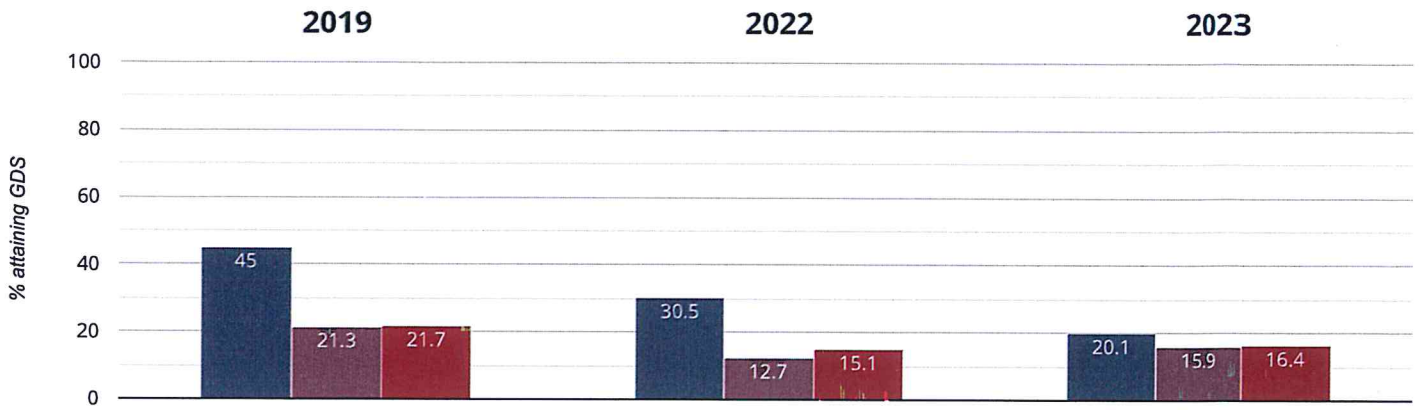

✎ Writing - attaining GDS

5% in 2023

2.7% points rise since 2022

21.4% points drop since 2019

■ William Austin Infants' School ■ Luton (32) ■ NCER National (15717)

⊕ Maths - attaining EXS or better

69.1% in 2023

13.7% points drop since 2022

15.4% points drop since 2019

■ William Austin Infants' School ■ Luton (32) ■ NCER National (15717)

⊕ Maths - attaining GDS

20.1% in 2023

10.4% points drop since 2022

24.9% points drop since 2019