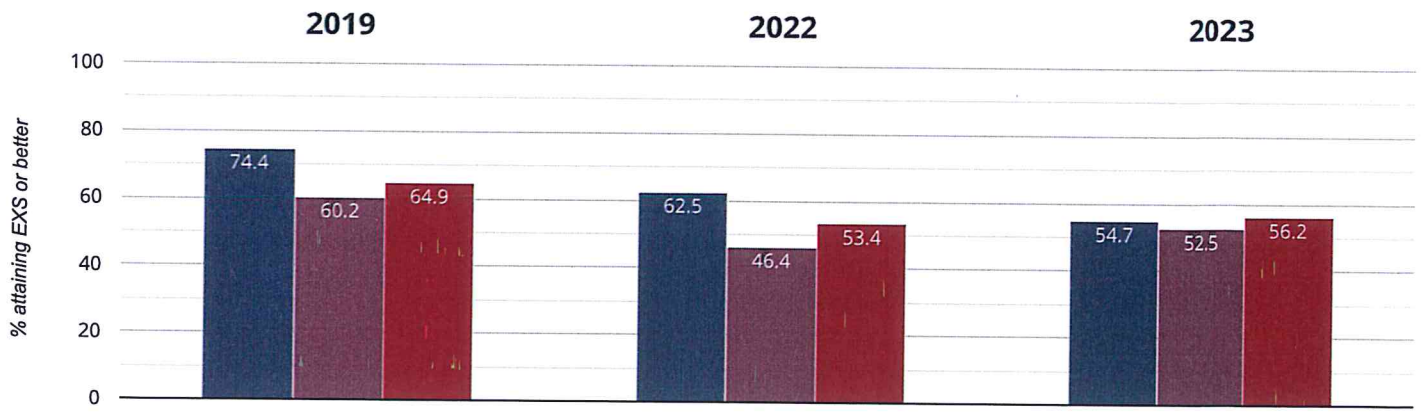

■ William Austin Infants' School ■ Luton (32) ■ NCER National (15717)

🍃 Science - attaining EXS

74.1% in 2023

15.7% points drop since 2022

11.9% points drop since 2019

■ William Austin Infants' School ■ Luton (32) ■ NCER National (15717)

RWM - attaining EXS or better

54.7% in 2023

7.8% points drop since 2022

19.7% points drop since 2019

 William Austin Infants' School  Luton (32)  NCER National (15717)

RWM - attaining GDS

4.3% in 2023

2.7% points rise since 2022