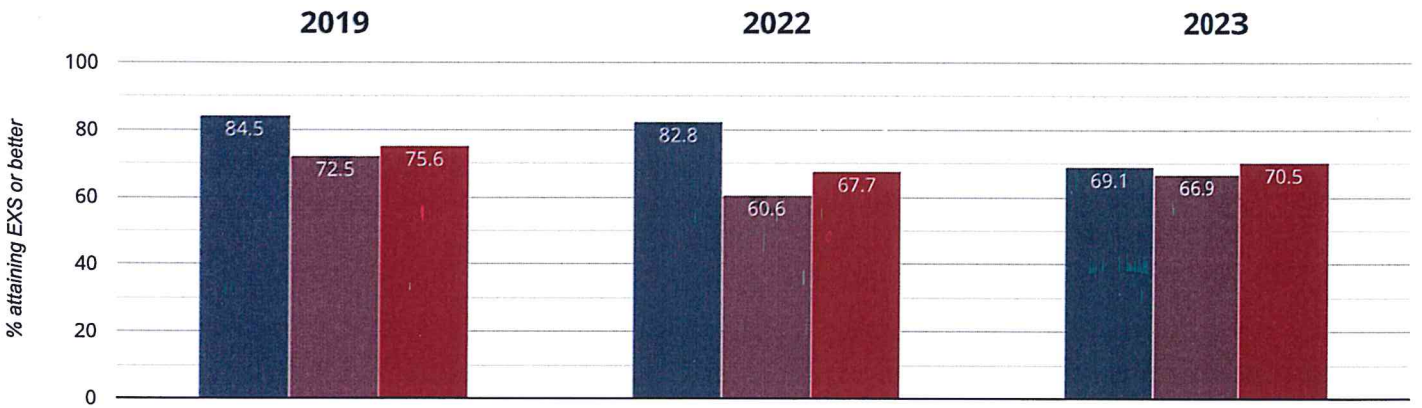

✎ Writing - attaining GDS

5% in 2023

2.7% points rise since 2022

21.4% points drop since 2019

■ William Austin Infants' School ■ Luton (32) ■ NCER National (15717)

⊕ Maths - attaining EXS or better

69.1% in 2023

13.7% points drop since 2022

15.4% points drop since 2019

■ William Austin Infants' School ■ Luton (32) ■ NCER National (15717)

⊕ Maths - attaining GDS

20.1% in 2023

10.4% points drop since 2022

24.9% points drop since 2019