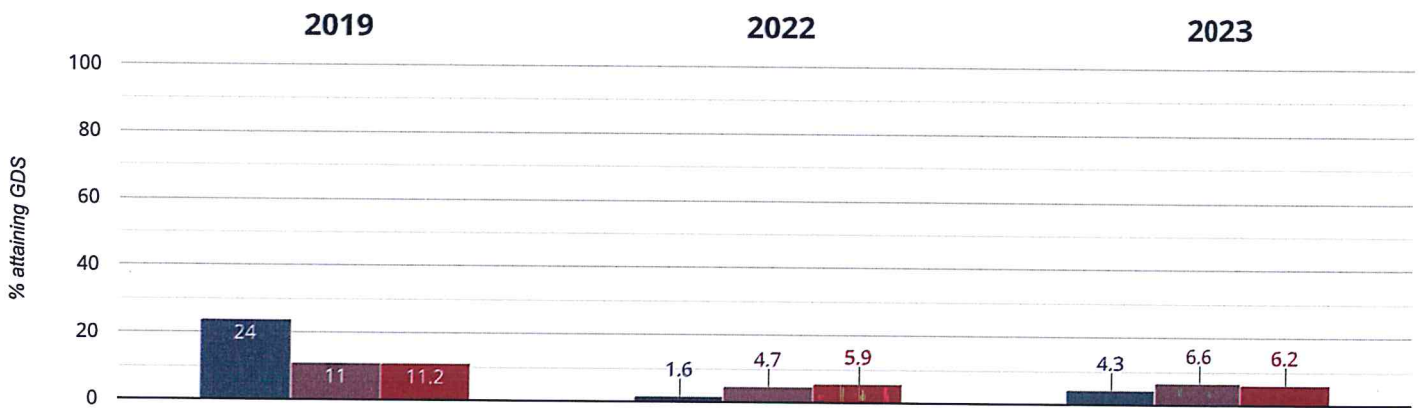

RWM - attaining EXS or better

54.7% in 2023

7.8% points drop since 2022

19.7% points drop since 2019

 William Austin Infants' School  Luton (32)  NCER National (15717)

RWM - attaining GDS

4.3% in 2023

2.7% points rise since 2022