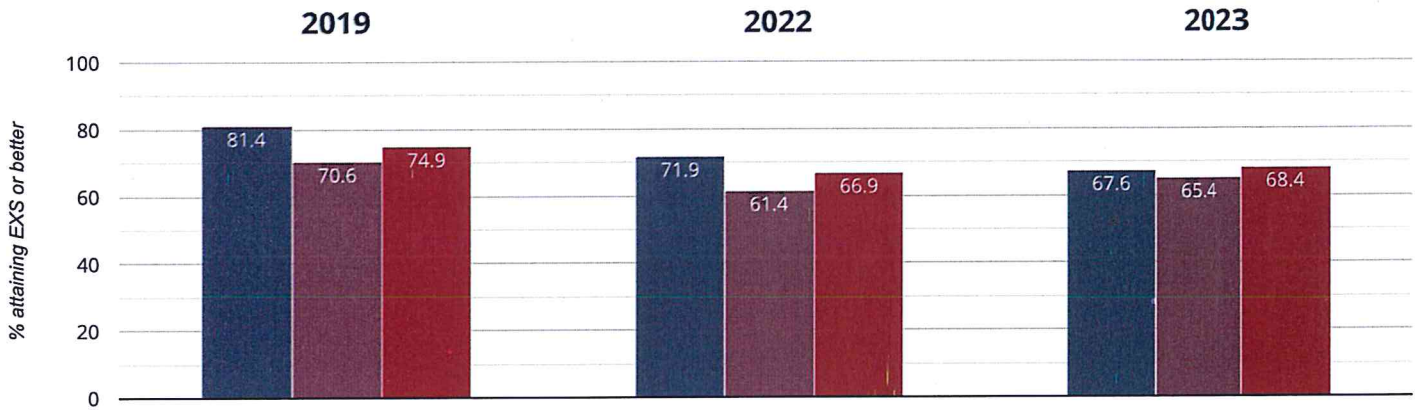

✉ If you have any queries regarding the data within the Real Time Data graphs, please **contact your Local Authority.**

WILLIAM AUSTIN INFANTS' SCHOOL

Brought to you by [the NCER](#)

📖 Reading - attaining EXS or better

67.6% in 2023

4.3% points drop since 2022

13.8% points drop since 2019

■ William Austin Infants' School ■ Luton (32) ■ NCER National (15717)

Reading - attaining GDS

16.5% in 2023

5.4% points drop since 2022