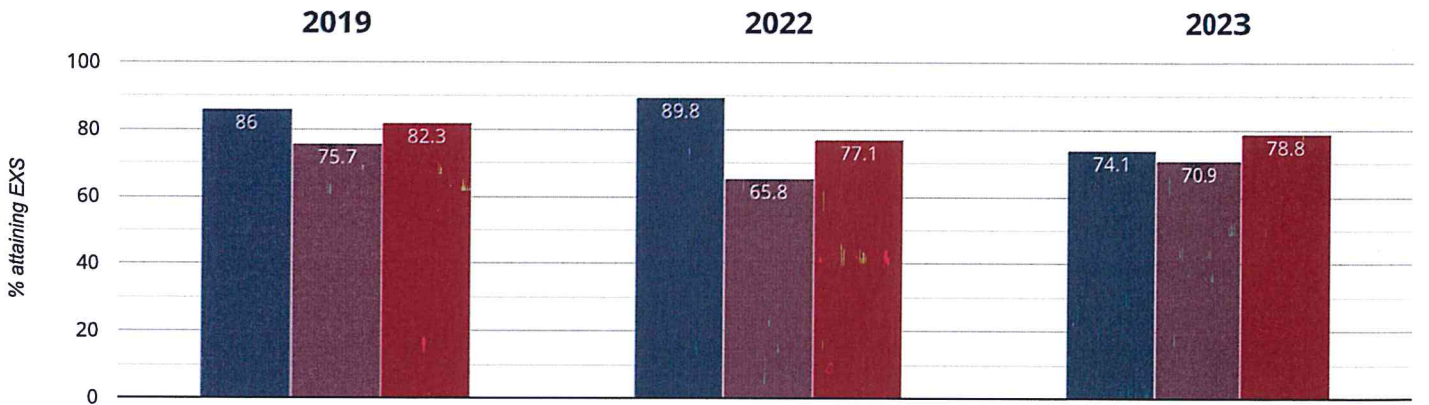

13.7% points drop since 2022

15.4% points drop since 2019

■ William Austin Infants' School ■ Luton (32) ■ NCER National (15717)

⊕ Maths - attaining GDS

20.1% in 2023

10.4% points drop since 2022

24.9% points drop since 2019

■ William Austin Infants' School ■ Luton (32) ■ NCER National (15717)

🍃 Science - attaining EXS

74.1% in 2023

15.7% points drop since 2022

11.9% points drop since 2019

■ William Austin Infants' School ■ Luton (32) ■ NCER National (15717)