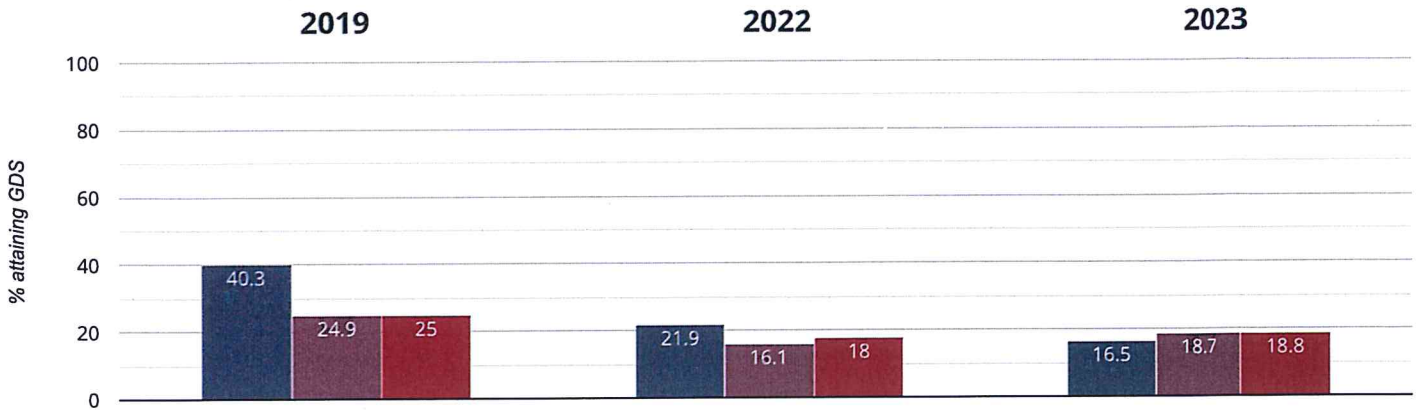

67.6% in 2023

4.3% points drop since 2022

13.8% points drop since 2019

■ William Austin Infants' School ■ Luton (32) ■ NCER National (15717)

Reading - attaining GDS

16.5% in 2023

5.4% points drop since 2022

23.8% points drop since 2019

■ William Austin Infants' School ■ Luton (32) ■ NCER National (15717)

Writing - attaining EXS or better

59% in 2023

7.4% points drop since 2022

19.3% points drop since 2019

■ William Austin Infants' School ■ Luton (32) ■ NCER National (15717)