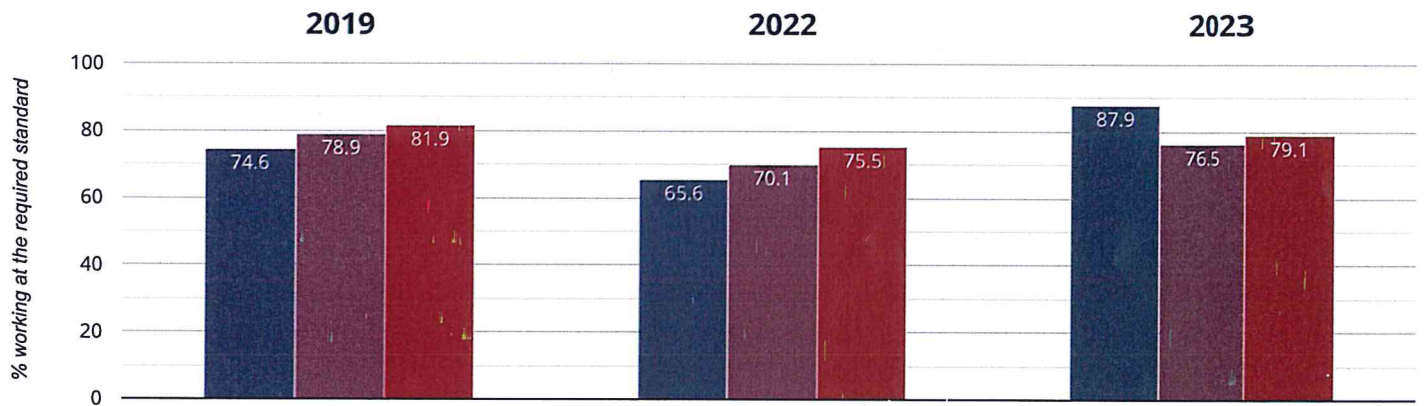

If you have any queries regarding the data within the Real Time Data graphs, please contact your Local Authority.

## Year 1: Working At

**87.9% in 2023**

**22.3% points rise since 2022**

**13.3% points rise since 2019**

■ William Austin Infants' School ■ Luton (31) ■ NCER National (15714)