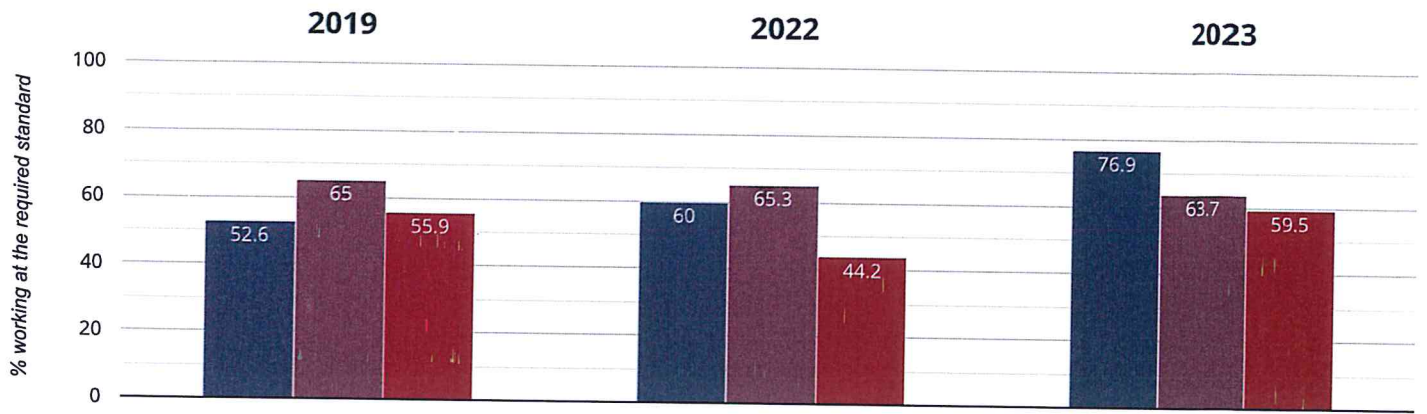

## Year 1: Working At

**87.9% in 2023**

**22.3% points rise since 2022**

**13.3% points rise since 2019**

■ William Austin Infants' School ■ Luton (31) ■ NCER National (15714)

# Year 2: Working At

**76.9% in 2023**

**16.9% points rise since 2022**

**24.3% points rise since 2019**

■ William Austin Infants' School   ■ Luton (29)   ■ NCER National (15067)